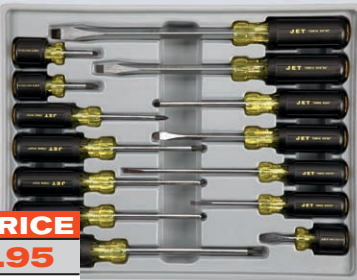

SALE PRICE
\$999.95

List Price: \$1,791.60

14-PC Jumbo Handle Screwdriver Set

720507

SALE PRICE
\$107.95

List Price: \$184.09

14-PC Cushion Grip Screwdriver Set

720566