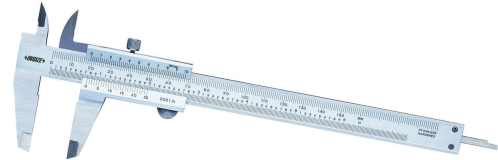

BACK TO SCHOOL SPECIAL

CALIPERS

817-000	Digital Caliper 6" / 0-150 MM .0005" / .01MM	\$51.15
817-001	Digital Caliper 8" / 0-200 MM .0005" / .01MM	\$70.55
876750	Vernier Caliper 6" / 0-150MM .001" / .02MM	\$50.20

MAGNETIC BASE AND DIAL INDICATOR

816158	Dial Indicator 0-1"	\$37.00
816250	Magnetic Base	\$31.20

GAGES

283-551	Screw Pitch Gage .25-7 MM 24 PCS	\$12.70
283-552	Screw Pitch Gage 4-42 TPI 30 PCS	\$15.20
816695	Screw Pitch Gage Inch/ Metric 52 PCS	\$18.10
283-543	Feeler Gage .0015-.035 31 PCS	\$10.85