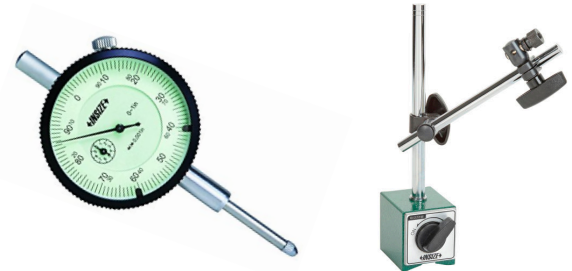

BACK TO SCHOOL SPECIAL

CALIPERS

817-000	Digital Caliper 6" / 0-150 MM .0005" / .01MM	\$51.15
817-001	Digital Caliper 8" / 0-200 MM .0005" / .01MM	\$70.55
876750	Vernier Caliper 6" / 0-150MM .001" / .02MM	\$50.20

MAGNETIC BASE AND DIAL INDICATOR

816158	Dial Indicator 0-1"	\$37.00
816250	Magnetic Base	\$31.20

GAGES

283-551	Screw Pitch Gage .25-7 MM 24 PCS	\$12.70
283-552	Screw Pitch Gage 4-42 TPI 30 PCS	\$15.20
816695	Screw Pitch Gage Inch/ Metric 52 PCS	\$18.10
283-543	Feeler Gage .0015-.035 31 PCS	\$10.85